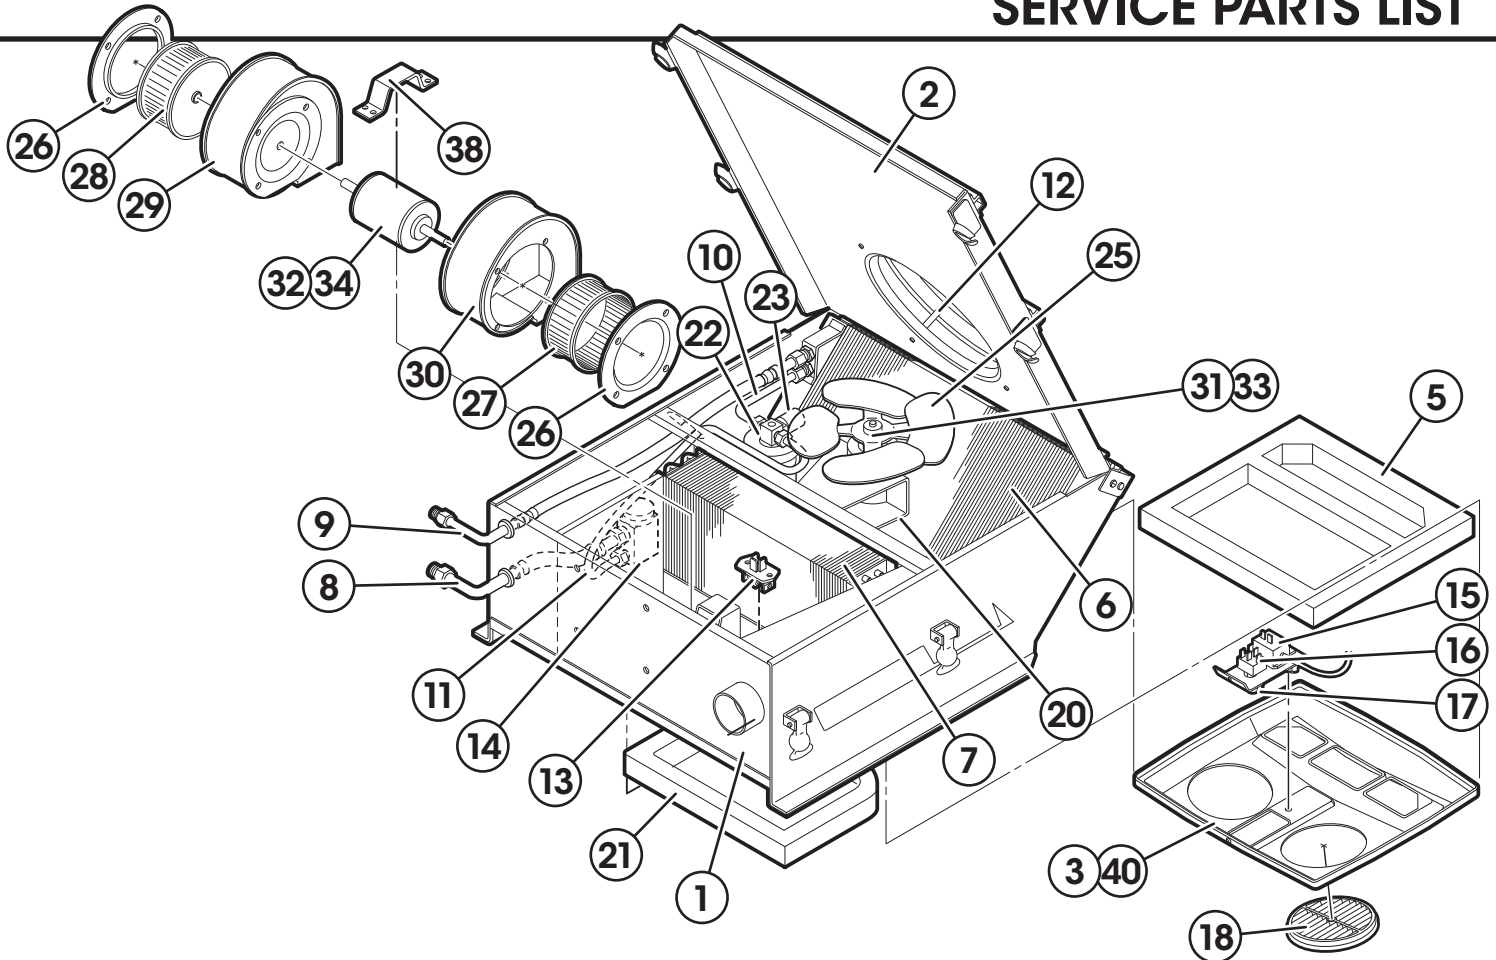

Rooftop Air Conditoner Model R-9727-2

SERVICE PARTS LIST

ITEM	NOTE	PART NO.	DESCRIPTION	CAT. NO.
1		RD-2-1067-1P	Housing Assembly	
2		RD-2-0921-1P	Cover Assembly	
3		RD-2-5974-0P	Plenum Assembly	
4	A	RD-2-1060-0P	Drain Pan Assembly	
5		RD-2-1297-0P	Gasket (Plenum)	
6		RD-4-3586-0P	Condenser Assembly	77R0350
7		RD-2-1121-2P	Evaporator Assembly	76R7100
8		RD-2-1072-0P	#10 Crimp- on Hose Assembly	
9		RD-2-1071-0P	#8 Crimp-on Hose Assembly	
10		RD-2-3150-0P	#6 Refrigerant Tube	
11		RD-2-1184-0P	Tube Assembly #6 "O" Ring	
12		RD-5-3894-1P	Fan Guard	
13		RD-5-3647-0P	Resistor	71R1450
14		RD-5-6868-0P	Expansion Valve	71R8301
15		RD-4125-36P	Thermostat	71R2250
16		RD-5-3646-0P	3- Speed Switch	71R1150
17		RD-5-8812-0P	Knob (2)	71R4015
18		RD-5-9053-0P	Louver	72R3140
19	A	RD-5-3550-120P	Drain Hose	78R0070
20		RD-2-1377-0P	Motor Mount. Assembly Cond	

ITEM	NOTE	PART NO.	DESCRIPTION	CAT. NO.
21		RD-2-0961-0P	Roof Seal Assembly	
22		RD-5-7061-6P	Reciever Drier	74R2577
23		RD-5-4640-0P	Switch-Pressure, Binary	72R7050
24	A	RD-2-1378-0P	Cable Retain., Cover (2)	
25		RD-4-3508-0P	Fan Blade 10"	73R8100
26		RD-3-2592-0P	Entry Ring (2)	
27		RD-3106-38P	Blower Wheel	73R6101
28		RD-3106-39P	Blower Wheel	73R6151
29		RD-2-0781-6P	Blower Assembly	
30		RD-2-0781-7P	Blower Assembly	
31	B	RD-5-14190-0P	Motor, 12 VDC (Condenser)	73R0512
32	B	RD-5-3757-12P	Motor, 12 VDC (Blower)	73R4202
33	C	RD-5-14190-24P	Motor , 24 VDC (Condenser)	73R0514
34	C	RD-5-3757-24P	Motor, 24 VDC (Blower)	73R4204
35	A	RD-5-4195-0P	Anchor, Rubber (4)	
36	A	RD-3-3031-0P	Writing Kit	
37	A	RD-2-0919-0P	Screen- Condenser	
38	A	RD-3-3174-0P	Retainer, Motor	
39	A	RD-2-1380-0P	Panel Access- Expansion Valve	
40		RD-5-5937-0P	Filter- Recirc.	78R5300